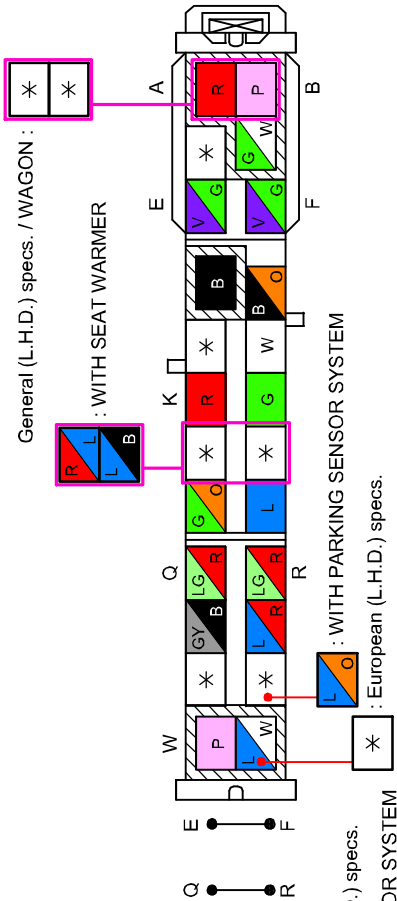

0922-501
PARKING SENSOR CONTROL MODULE

C-37 (R)-(R3)

0922-504
PARKING SENSOR BUZZER (REAR)
[GRAY]

(R)-(R2)
C-50

0922-504
PARKING SENSOR BUZZER (REAR)
[GRAY]

C-10

INSTRUMENT PANEL HARNESS-REAR HARNESS

INSTRUMENT PANEL HARNESS

REAR HARNESS

C-12

INSTRUMENT PANEL HARNESS-REAR HARNESS

INSTRUMENT PANEL HARNESS

REAR HARNESS

PARKING SENSOR SYSTEM

C-51

REAR HARNESS-REAR NO.2 HARNESS