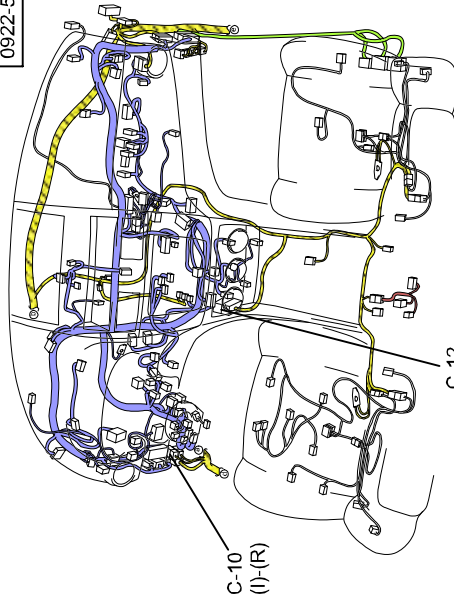

PARKING SENSOR SYSTEM

0922-5e

[GRAY]
PARKING SENSOR BUZZER (REAR)
0922-504

C-12 (L)-(R)
[GRAY]