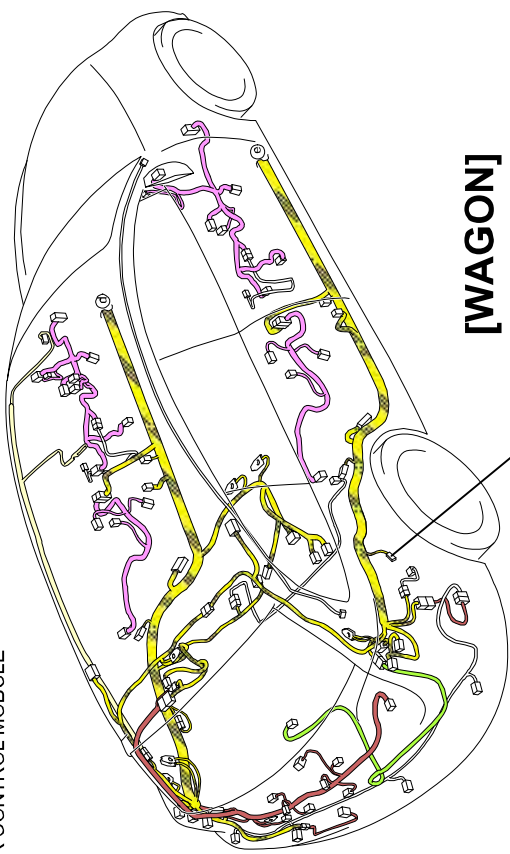

PARKING SENSOR SYSTEM

0922-5a

IGNITION SWITCH (IG1) ← @1
 (SECTION 0921-1a)
 IG1 RELAY ← @2
 (SECTION 0921-2a)

@1 : WITHOUT ADVANCED KEYLESS SYSTEM
 @2 : WITH ADVANCED KEYLESS SYSTEM

<p>0922-501 PARKING SENSOR CONTROL MODULE</p>	<p>0922-502 PARKING SENSOR SWITCH ILLUMINATION / PARKING SENSOR SWITCH</p>	

C-16

JOINT CONNECTOR

INSTRUMENT PANEL HARNESS

<p>0922-501 PARKING SENSOR CONTROL MODULE</p>				<p>0922-503 TRAILER SWITCH (OPTION)</p> 
				

PARKING SENSOR SYSTEM

0922-5b

-  : FRONT HARNESS
-  : REAR HARNESS
-  : REAR NO.2 HARNESS
-  : REAR NO.3 HARNESS
-  : REAR NO.4 HARNESS
-  : DOOR HARNESS
-  : INTERIOR LIGHT HARNESS
-  : INTERIOR LIGHT NO.2 HARNESS
-  : FLOOR HARNESS

PARKING SENSOR CONTROL MODULE

<p>0922-501 PARKING SENSOR CONTROL MODULE</p>	<p>0922-505 FRONT CORNER SENSOR (RH)</p>	<p>0922-506 FRONT SENSOR (RH)</p>	<p>0922-507 FRONT SENSOR (LH)</p>	<p>0922-508 FRONT CORNER SENSOR (LH)</p>
---	--	---------------------------------------	---------------------------------------	--

[EXCEPT MZR-CD (RF Turbo)]

[MZR-CD (RF Turbo)]

C-07

FRONT HARNESS-REAR HARNESS

C-08

FRONT HARNESS-SHORT CORD

PARKING SENSOR CONTROL MODULE

<p>0922-501 PARKING SENSOR CONTROL MODULE</p>	<p>0922-509 REAR CORNER SENSOR (RH)</p>	<p>0922-510 REAR CORNER SENSOR (LH)</p>	<p>0922-511 BACK SENSOR (RH)</p>	<p>0922-512 BACK SENSOR (LH)</p>