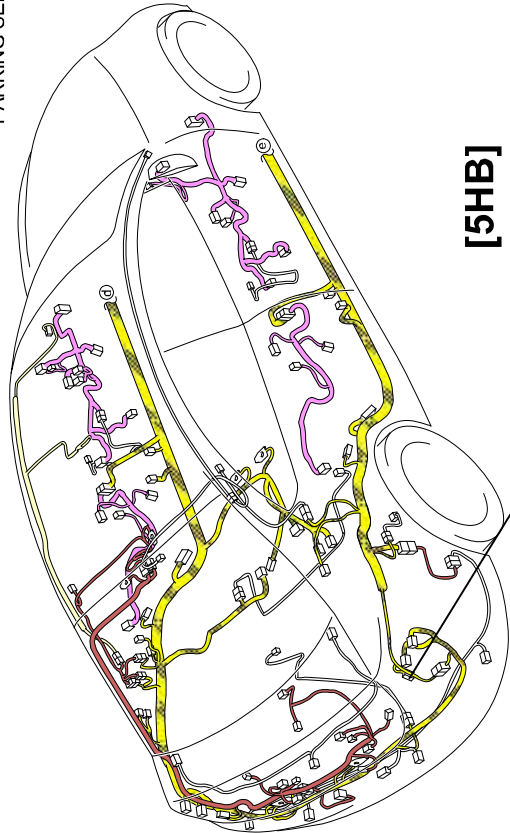

PARKING SENSOR SYSTEM

0922-5a

IGNITION SWITCH (IG1) ← @1
 (SECTION 0921-1a)
 IG1 RELAY ← @2
 (SECTION 0921-2a)

@1 : WITHOUT ADVANCED KEYLESS SYSTEM
 @2 : WITH ADVANCED KEYLESS SYSTEM

<p>0922-501 PARKING SENSOR CONTROL MODULE</p>	<p>0922-502 PARKING SENSOR SWITCH ILLUMINATION / PARKING SENSOR SWITCH</p>	

C-16

JOINT CONNECTOR

INSTRUMENT PANEL HARNESS

<p>0922-501 PARKING SENSOR CONTROL MODULE</p>				<p>0922-503 TRAILER SWITCH (OPTION)</p> 
				

PARKING SENSOR SYSTEM

0922-5b

-  : FRONT HARNESS
-  : REAR HARNESS
-  : REAR NO.2 HARNESS
-  : REAR NO.3 HARNESS
-  : REAR NO.4 HARNESS
-  : DOOR HARNESS
-  : INTERIOR LIGHT HARNESS
-  : INTERIOR LIGHT NO.2 HARNESS
-  : FLOOR HARNESS

PARKING SENSOR CONTROL MODULE

<p>0922-501 PARKING SENSOR CONTROL MODULE</p>	<p>0922-505 FRONT CORNER SENSOR (RH)</p>	<p>0922-506 FRONT SENSOR (RH)</p>	<p>0922-507 FRONT SENSOR (LH)</p>	<p>0922-508 FRONT CORNER SENSOR (LH)</p>
---	--	---------------------------------------	---------------------------------------	--

[EXCEPT MZR-CD (RF Turbo)]

[MZR-CD (RF Turbo)]

C-07

FRONT HARNESS-REAR HARNESS

C-08

FRONT HARNESS-SHORT CORD

PARKING SENSOR CONTROL MODULE

<p>0922-501 PARKING SENSOR CONTROL MODULE</p>	<p>0922-509 REAR CORNER SENSOR (RH)</p>	<p>0922-510 REAR CORNER SENSOR (LH)</p>	<p>0922-511 BACK SENSOR (RH)</p>	<p>0922-512 BACK SENSOR (LH)</p>