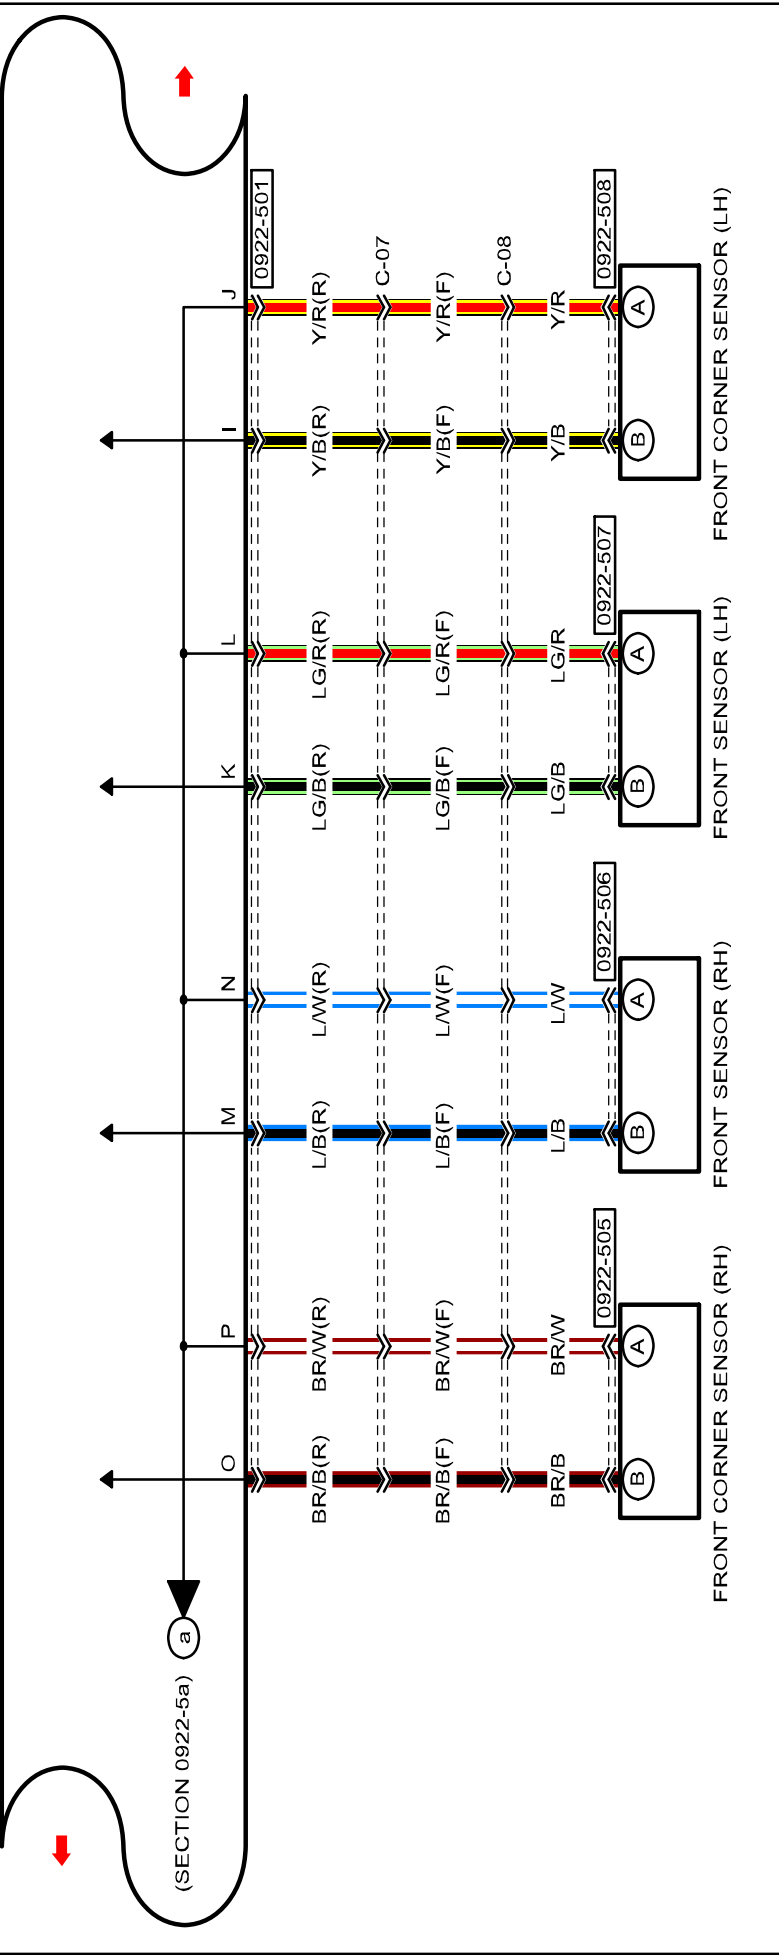

PARKING SENSOR SYSTEM

0922-5a

IGNITION SWITCH (IG1) ← @1
 (SECTION 0921-1a)
 IG1 RELAY ← @2
 (SECTION 0921-2a)

@1 : WITHOUT ADVANCED KEYLESS SYSTEM
 @2 : WITH ADVANCED KEYLESS SYSTEM

<p>0922-501 PARKING SENSOR CONTROL MODULE</p>	<p>0922-502 PARKING SENSOR SWITCH ILLUMINATION / PARKING SENSOR SWITCH</p>	

PARKING SENSOR SYSTEM

0922-5a

	: FRONT HARNESS
	: REAR HARNESS
	: REAR NO.5 HARNESS
	: INSTRUMENT PANEL HARNESS
	: FLOOR HARNESS
	: INTERIOR LIGHT NO.2 HARNESS

PARKING SENSOR SYSTEM

0922-5a

C-11

INSTRUMENT PANEL HARNESS-REAR HARNESS

C-16

JOINT CONNECTOR

INSTRUMENT PANEL HARNESS

<p>0922-501 PARKING SENSOR CONTROL MODULE</p>				<p>0922-503 TRAILER SWITCH (OPTION)</p> 
				

PARKING SENSOR SYSTEM

0922-5b

-  : FRONT HARNESS
-  : REAR HARNESS
-  : REAR NO.2 HARNESS
-  : REAR NO.3 HARNESS
-  : REAR NO.4 HARNESS
-  : DOOR HARNESS
-  : INTERIOR LIGHT HARNESS
-  : INTERIOR LIGHT NO.2 HARNESS
-  : FLOOR HARNESS

PARKING SENSOR CONTROL MODULE

<p>0922-501 PARKING SENSOR CONTROL MODULE</p>	<p>0922-505 FRONT CORNER SENSOR (RH)</p>	<p>0922-506 FRONT SENSOR (RH)</p>	<p>0922-507 FRONT SENSOR (LH)</p>	<p>0922-508 FRONT CORNER SENSOR (LH)</p>
---	--	---------------------------------------	---------------------------------------	--