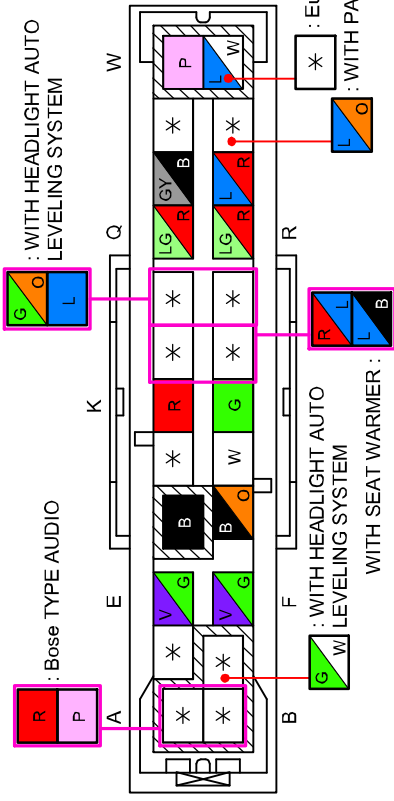

0922-5e

[GRAY]
PARKING SENSOR BUZZER (REAR)
0922-504

C-12 (L)-(R)
[GRAY]

	: FRONT HARNESS
	: REAR HARNESS
	: REAR NO. 2 HARNESS
	: REAR NO. 3 HARNESS
	: REAR NO. 4 HARNESS
	: REAR NO. 5 HARNESS
	: INSTRUMENT PANEL HARNESS
	: FLOOR HARNESS
	: INTERIOR LIGHT HARNESS
	: INTERIOR LIGHT NO. 2 HARNESS
	: DOOR HARNESS

0922-501
PARKING SENSOR CONTROL MODULE

C-37 (R)-(R3)

0922-504
PARKING SENSOR BUZZER (REAR)
[GRAY]

(R)-(R2)
C-50

0922-504
PARKING SENSOR BUZZER (REAR)
[GRAY]

C-10

INSTRUMENT PANEL HARNESS-REAR HARNESS

INSTRUMENT PANEL HARNESS

REAR HARNESS

C-12

INSTRUMENT PANEL HARNESS-REAR HARNESS

INSTRUMENT PANEL HARNESS

REAR HARNESS

PARKING SENSOR SYSTEM

C-51

REAR HARNESS-REAR NO.2 HARNESS