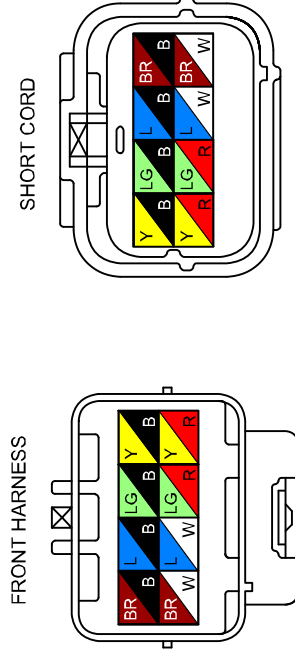

PARKING SENSOR SYSTEM

0922-5a

IGNITION SWITCH (IG1) ← @1
 (SECTION 0921-1a)
 IG1 RELAY ← @2
 (SECTION 0921-2a)

@1 : WITHOUT ADVANCED KEYLESS SYSTEM
 @2 : WITH ADVANCED KEYLESS SYSTEM

<p>0922-501 PARKING SENSOR CONTROL MODULE</p>	<p>0922-502 PARKING SENSOR SWITCH ILLUMINATION / PARKING SENSOR SWITCH</p>	

PARKING SENSOR CONTROL MODULE

<p>0922-501 PARKING SENSOR CONTROL MODULE</p>	<p>0922-505 FRONT CORNER SENSOR (RH)</p>	<p>0922-506 FRONT SENSOR (RH)</p>	<p>0922-507 FRONT SENSOR (LH)</p>	<p>0922-508 FRONT CORNER SENSOR (LH)</p>
---	--	---------------------------------------	---------------------------------------	--

[EXCEPT MZR-CD (RF Turbo)]

[MZR-CD (RF Turbo)]

C-07

FRONT HARNESS-REAR HARNESS

C-08

FRONT HARNESS-SHORT CORD

PARKING SENSOR CONTROL MODULE

<p>0922-501 PARKING SENSOR CONTROL MODULE</p>	<p>0922-509 REAR CORNER SENSOR (RH)</p>	<p>0922-510 REAR CORNER SENSOR (LH)</p>	<p>0922-511 BACK SENSOR (RH)</p>	<p>0922-512 BACK SENSOR (LH)</p>

PARKING SENSOR SYSTEM

0922-5d

	: FRONT HARNESS
	: REAR HARNESS
	: REAR NO.2 HARNESS
	: REAR NO.3 HARNESS
	: REAR NO.4 HARNESS
	: DOOR HARNESS
	: INTERIOR LIGHT HARNESS
	: INTERIOR LIGHT NO.2 HARNESS
	: FLOOR HARNESS