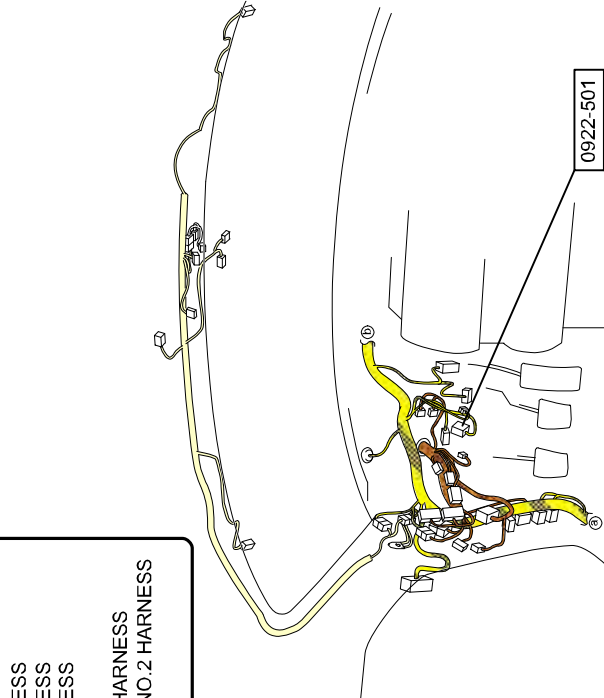

PARKING SENSOR SYSTEM

0922-5a

IGNITION SWITCH (IG1) ← @1
 (SECTION 0921-1a)
 IG1 RELAY ← @2
 (SECTION 0921-2a)

@1 : WITHOUT ADVANCED KEYLESS SYSTEM
 @2 : WITH ADVANCED KEYLESS SYSTEM

<p>0922-501 PARKING SENSOR CONTROL MODULE</p>	<p>0922-502 PARKING SENSOR SWITCH ILLUMINATION / PARKING SENSOR SWITCH</p>	

C-16

JOINT CONNECTOR

INSTRUMENT PANEL HARNESS

<p>0922-501 PARKING SENSOR CONTROL MODULE</p>				<p>0922-503 TRAILER SWITCH (OPTION)</p> 
				

PARKING SENSOR SYSTEM

0922-5b

-  : FRONT HARNESS
-  : REAR HARNESS
-  : REAR NO.2 HARNESS
-  : REAR NO.3 HARNESS
-  : REAR NO.4 HARNESS
-  : DOOR HARNESS
-  : INTERIOR LIGHT HARNESS
-  : INTERIOR LIGHT NO.2 HARNESS
-  : FLOOR HARNESS

[EXCEPT MZR-CD (RF Turbo)]

[MZR-CD (RF Turbo)]

C-07

FRONT HARNESS-REAR HARNESS

C-08

FRONT HARNESS-SHORT CORD

PARKING SENSOR CONTROL MODULE

<p>0922-501 PARKING SENSOR CONTROL MODULE</p>	<p>0922-509 REAR CORNER SENSOR (RH)</p>	<p>0922-510 REAR CORNER SENSOR (LH)</p>	<p>0922-511 BACK SENSOR (RH)</p>	<p>0922-512 BACK SENSOR (LH)</p>