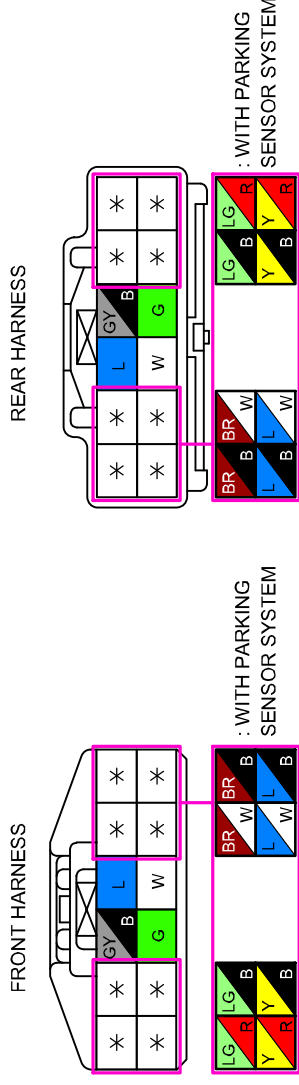

PARKING SENSOR SYSTEM

0922-5a

	: FRONT HARNESS
	: REAR HARNESS
	: REAR NO.5 HARNESS
	: INSTRUMENT PANEL HARNESS
	: FLOOR HARNESS
	: INTERIOR LIGHT NO.2 HARNESS

PARKING SENSOR SYSTEM

0922-5a

C-11

INSTRUMENT PANEL HARNESS-REAR HARNESS

C-16

JOINT CONNECTOR

INSTRUMENT PANEL HARNESS

<p>0922-501 PARKING SENSOR CONTROL MODULE</p>				<p>0922-503 TRAILER SWITCH (OPTION)</p> 
				

PARKING SENSOR SYSTEM

0922-5b

-  : FRONT HARNESS
-  : REAR HARNESS
-  : REAR NO.2 HARNESS
-  : REAR NO.3 HARNESS
-  : REAR NO.4 HARNESS
-  : DOOR HARNESS
-  : INTERIOR LIGHT HARNESS
-  : INTERIOR LIGHT NO.2 HARNESS
-  : FLOOR HARNESS

PARKING SENSOR CONTROL MODULE

<p>0922-501 PARKING SENSOR CONTROL MODULE</p>	<p>0922-505 FRONT CORNER SENSOR (RH)</p>	<p>0922-506 FRONT SENSOR (RH)</p>	<p>0922-507 FRONT SENSOR (LH)</p>	<p>0922-508 FRONT CORNER SENSOR (LH)</p>
---	--	---------------------------------------	---------------------------------------	--

[EXCEPT MZR-CD (RF Turbo)]

[MZR-CD (RF Turbo)]

C-07

FRONT HARNESS-REAR HARNESS

C-08

FRONT HARNESS-SHORT CORD

PARKING SENSOR CONTROL MODULE

<p>0922-501 PARKING SENSOR CONTROL MODULE</p>	<p>0922-509 REAR CORNER SENSOR (RH)</p>	<p>0922-510 REAR CORNER SENSOR (LH)</p>	<p>0922-511 BACK SENSOR (RH)</p>	<p>0922-512 BACK SENSOR (LH)</p>