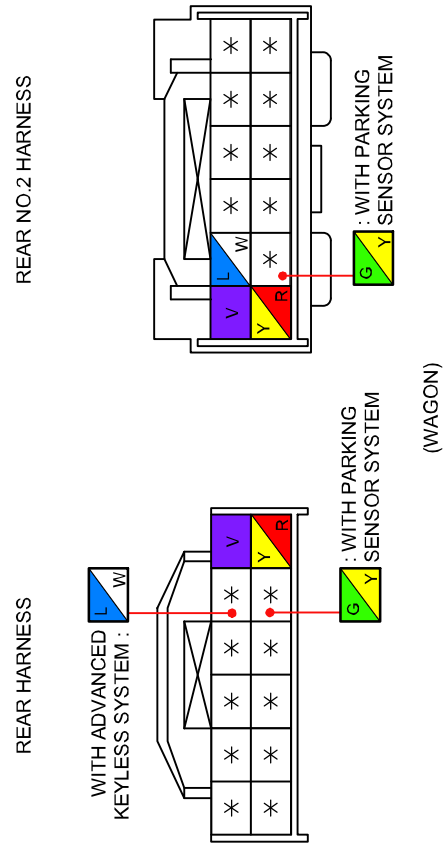

0922-501
PARKING SENSOR CONTROL MODULE

C-37 (R)-(R3)

0922-504
PARKING SENSOR BUZZER (REAR)
[GRAY]

(R)-(R2)
C-50

0922-504
PARKING SENSOR BUZZER (REAR)
[GRAY]

C-10

INSTRUMENT PANEL HARNESS-REAR HARNESS

INSTRUMENT PANEL HARNESS

REAR HARNESS

C-12

INSTRUMENT PANEL HARNESS-REAR HARNESS

INSTRUMENT PANEL HARNESS

REAR HARNESS

PARKING SENSOR SYSTEM

C-51

REAR HARNESS-REAR NO.2 HARNESS