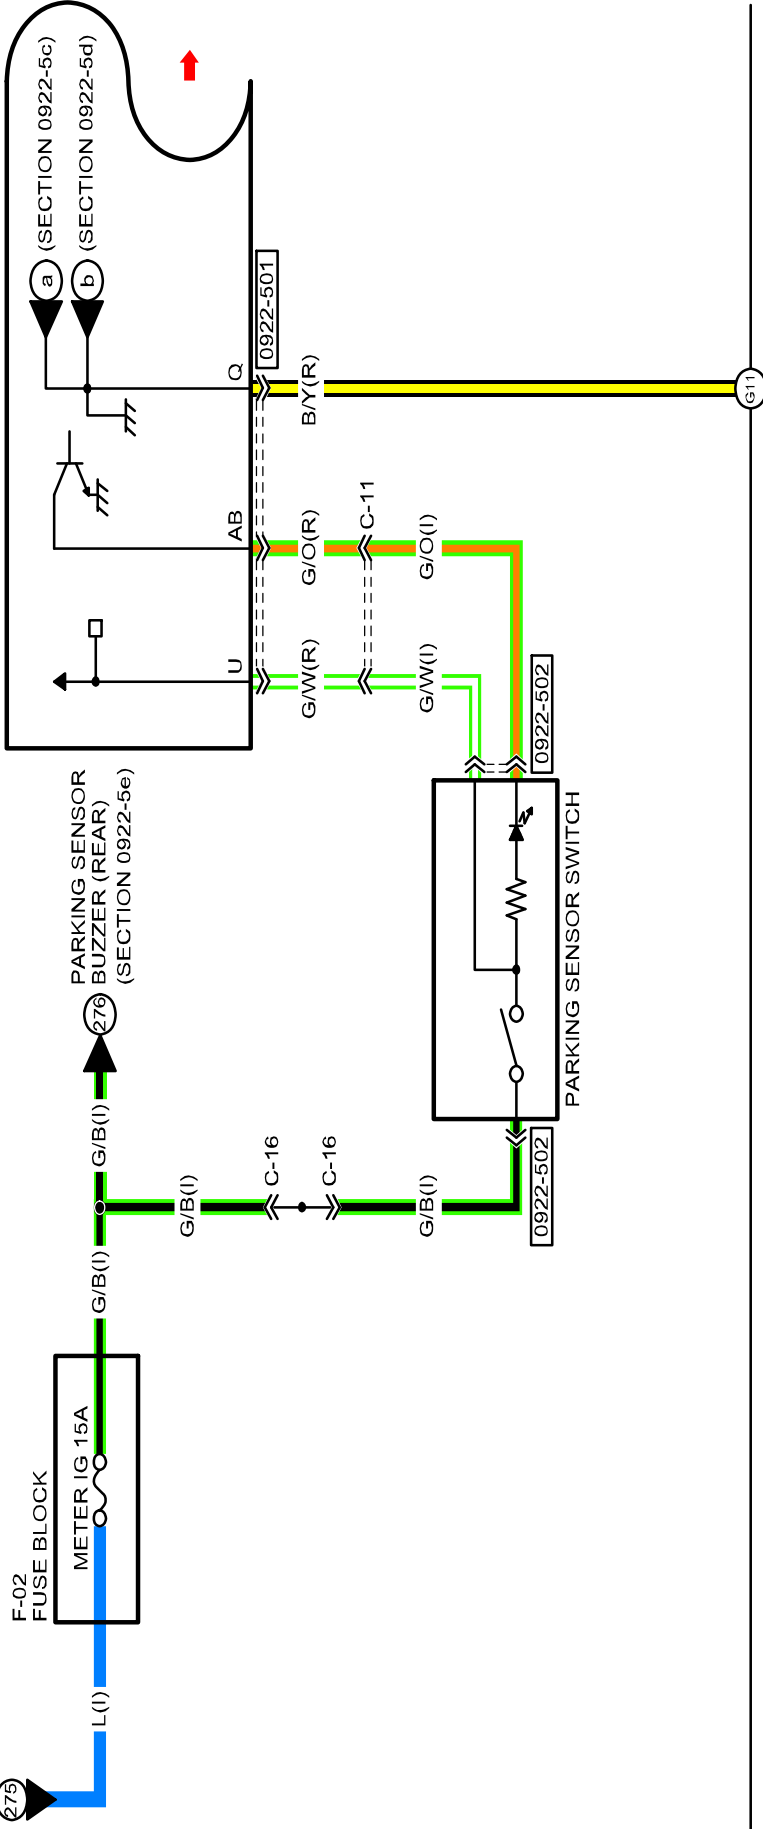

PARKING SENSOR SYSTEM

0922-5a

IGNITION SWITCH (IG1) ← @1
 (SECTION 0921-1a)
 IG1 RELAY ← @2
 (SECTION 0921-2a)

@1 : WITHOUT ADVANCED KEYLESS SYSTEM
 @2 : WITH ADVANCED KEYLESS SYSTEM

<p>0922-501 PARKING SENSOR CONTROL MODULE</p>	<p>0922-502 PARKING SENSOR SWITCH ILLUMINATION / PARKING SENSOR SWITCH</p>	

PARKING SENSOR SYSTEM

0922-5a

	: FRONT HARNESS
	: REAR HARNESS
	: REAR NO.5 HARNESS
	: INSTRUMENT PANEL HARNESS
	: FLOOR HARNESS
	: INTERIOR LIGHT NO.2 HARNESS

PARKING SENSOR SYSTEM

0922-5a

C-11

INSTRUMENT PANEL HARNESS-REAR HARNESS

C-16

JOINT CONNECTOR

INSTRUMENT PANEL HARNESS

<p>0922-501 PARKING SENSOR CONTROL MODULE</p>				<p>0922-503 TRAILER SWITCH (OPTION)</p> 
				

PARKING SENSOR SYSTEM

0922-5b

-  : FRONT HARNESS
-  : REAR HARNESS
-  : REAR NO.2 HARNESS
-  : REAR NO.3 HARNESS
-  : REAR NO.4 HARNESS
-  : DOOR HARNESS
-  : INTERIOR LIGHT HARNESS
-  : INTERIOR LIGHT NO.2 HARNESS
-  : FLOOR HARNESS