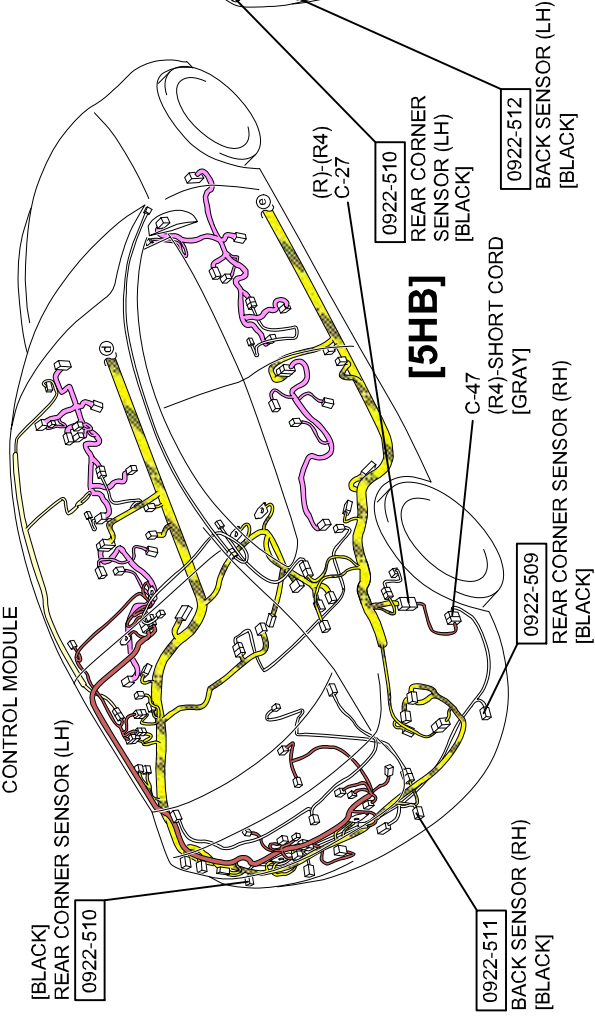

PARKING SENSOR CONTROL MODULE

<p>0922-501 PARKING SENSOR CONTROL MODULE</p>	<p>0922-505 FRONT CORNER SENSOR (RH)</p>	<p>0922-506 FRONT SENSOR (RH)</p>	<p>0922-507 FRONT SENSOR (LH)</p>	<p>0922-508 FRONT CORNER SENSOR (LH)</p>
---	--	---------------------------------------	---------------------------------------	--

[EXCEPT MZR-CD (RF Turbo)]

[MZR-CD (RF Turbo)]

C-07

FRONT HARNESS-REAR HARNESS

C-08

FRONT HARNESS-SHORT CORD

PARKING SENSOR CONTROL MODULE

<p>0922-501 PARKING SENSOR CONTROL MODULE</p>	<p>0922-509 REAR CORNER SENSOR (RH)</p>	<p>0922-510 REAR CORNER SENSOR (LH)</p>	<p>0922-511 BACK SENSOR (RH)</p>	<p>0922-512 BACK SENSOR (LH)</p>

PARKING SENSOR SYSTEM

0922-5d

	: FRONT HARNESS
	: REAR HARNESS
	: REAR NO.2 HARNESS
	: REAR NO.3 HARNESS
	: REAR NO.4 HARNESS
	: DOOR HARNESS
	: INTERIOR LIGHT HARNESS
	: INTERIOR LIGHT NO.2 HARNESS
	: FLOOR HARNESS