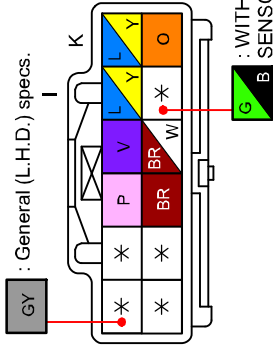

0922-501
PARKING SENSOR CONTROL MODULE

C-37 (R)-(R3)

0922-504
PARKING SENSOR BUZZER (REAR)
[GRAY]

(R)-(R2)
C-50

0922-504
PARKING SENSOR BUZZER (REAR)
[GRAY]

C-10

INSTRUMENT PANEL HARNESS-REAR HARNESS

INSTRUMENT PANEL HARNESS