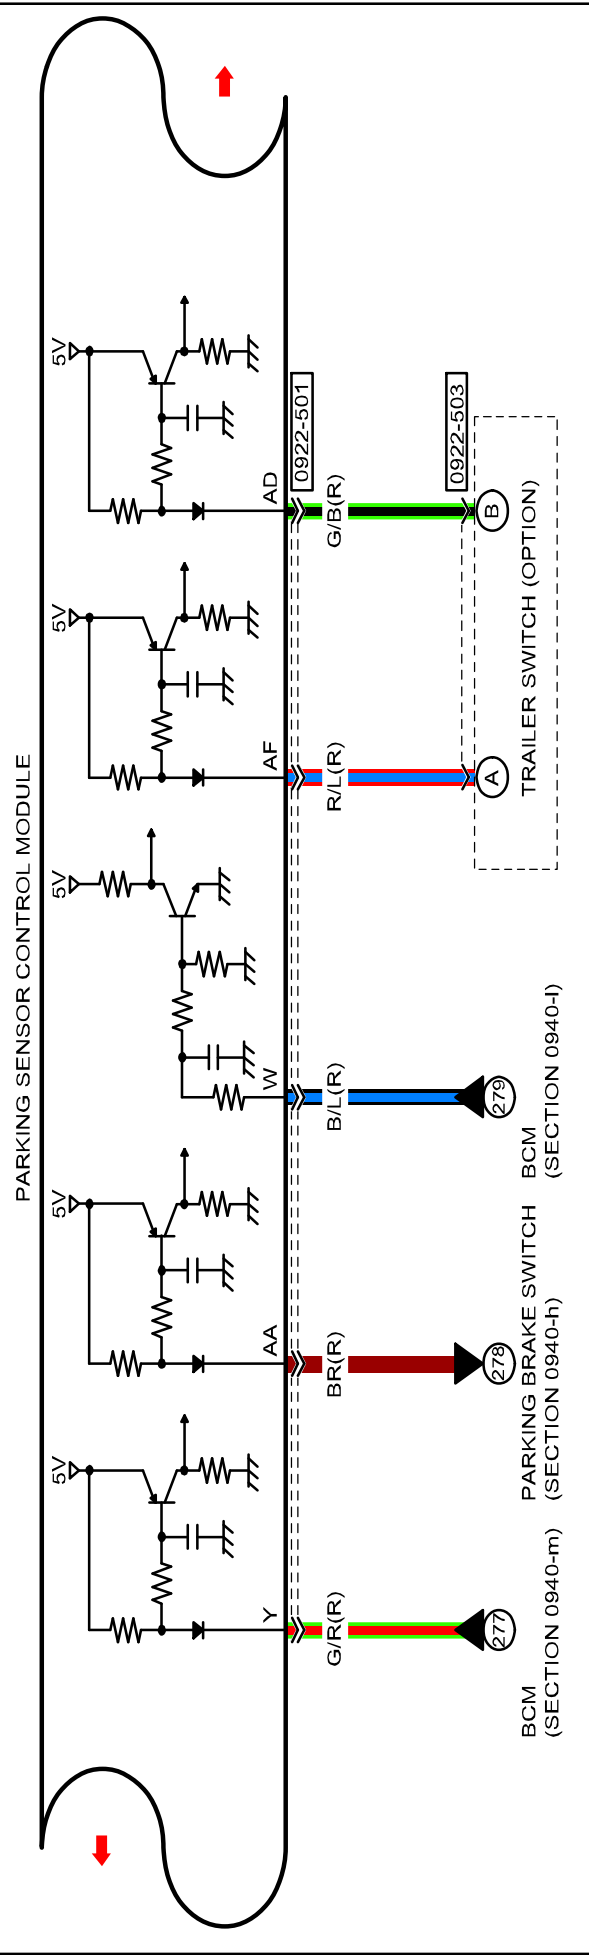

PARKING SENSOR SYSTEM

0922-5a

IGNITION SWITCH (IG1) ← @1
 (SECTION 0921-1a)
 IG1 RELAY ← @2
 (SECTION 0921-2a)

@1 : WITHOUT ADVANCED KEYLESS SYSTEM
 @2 : WITH ADVANCED KEYLESS SYSTEM

<p>0922-501 PARKING SENSOR CONTROL MODULE</p>	<p>0922-502 PARKING SENSOR SWITCH ILLUMINATION / PARKING SENSOR SWITCH</p>	

PARKING SENSOR SYSTEM

0922-5a

	: FRONT HARNESS
	: REAR HARNESS
	: REAR NO.5 HARNESS
	: INSTRUMENT PANEL HARNESS
	: FLOOR HARNESS
	: INTERIOR LIGHT NO.2 HARNESS

PARKING SENSOR SYSTEM

0922-5a

C-11

INSTRUMENT PANEL HARNESS-REAR HARNESS

C-16

JOINT CONNECTOR

INSTRUMENT PANEL HARNESS

<p>0922-501 PARKING SENSOR CONTROL MODULE</p>				<p>0922-503 TRAILER SWITCH (OPTION)</p> 
				

PARKING SENSOR SYSTEM

0922-5b

-  : FRONT HARNESS
-  : REAR HARNESS
-  : REAR NO.2 HARNESS
-  : REAR NO.3 HARNESS
-  : REAR NO.4 HARNESS
-  : DOOR HARNESS
-  : INTERIOR LIGHT HARNESS
-  : INTERIOR LIGHT NO.2 HARNESS
-  : FLOOR HARNESS

PARKING SENSOR CONTROL MODULE

<p>0922-501 PARKING SENSOR CONTROL MODULE</p>	<p>0922-505 FRONT CORNER SENSOR (RH)</p>	<p>0922-506 FRONT SENSOR (RH)</p>	<p>0922-507 FRONT SENSOR (LH)</p>	<p>0922-508 FRONT CORNER SENSOR (LH)</p>
---	--	---------------------------------------	---------------------------------------	--