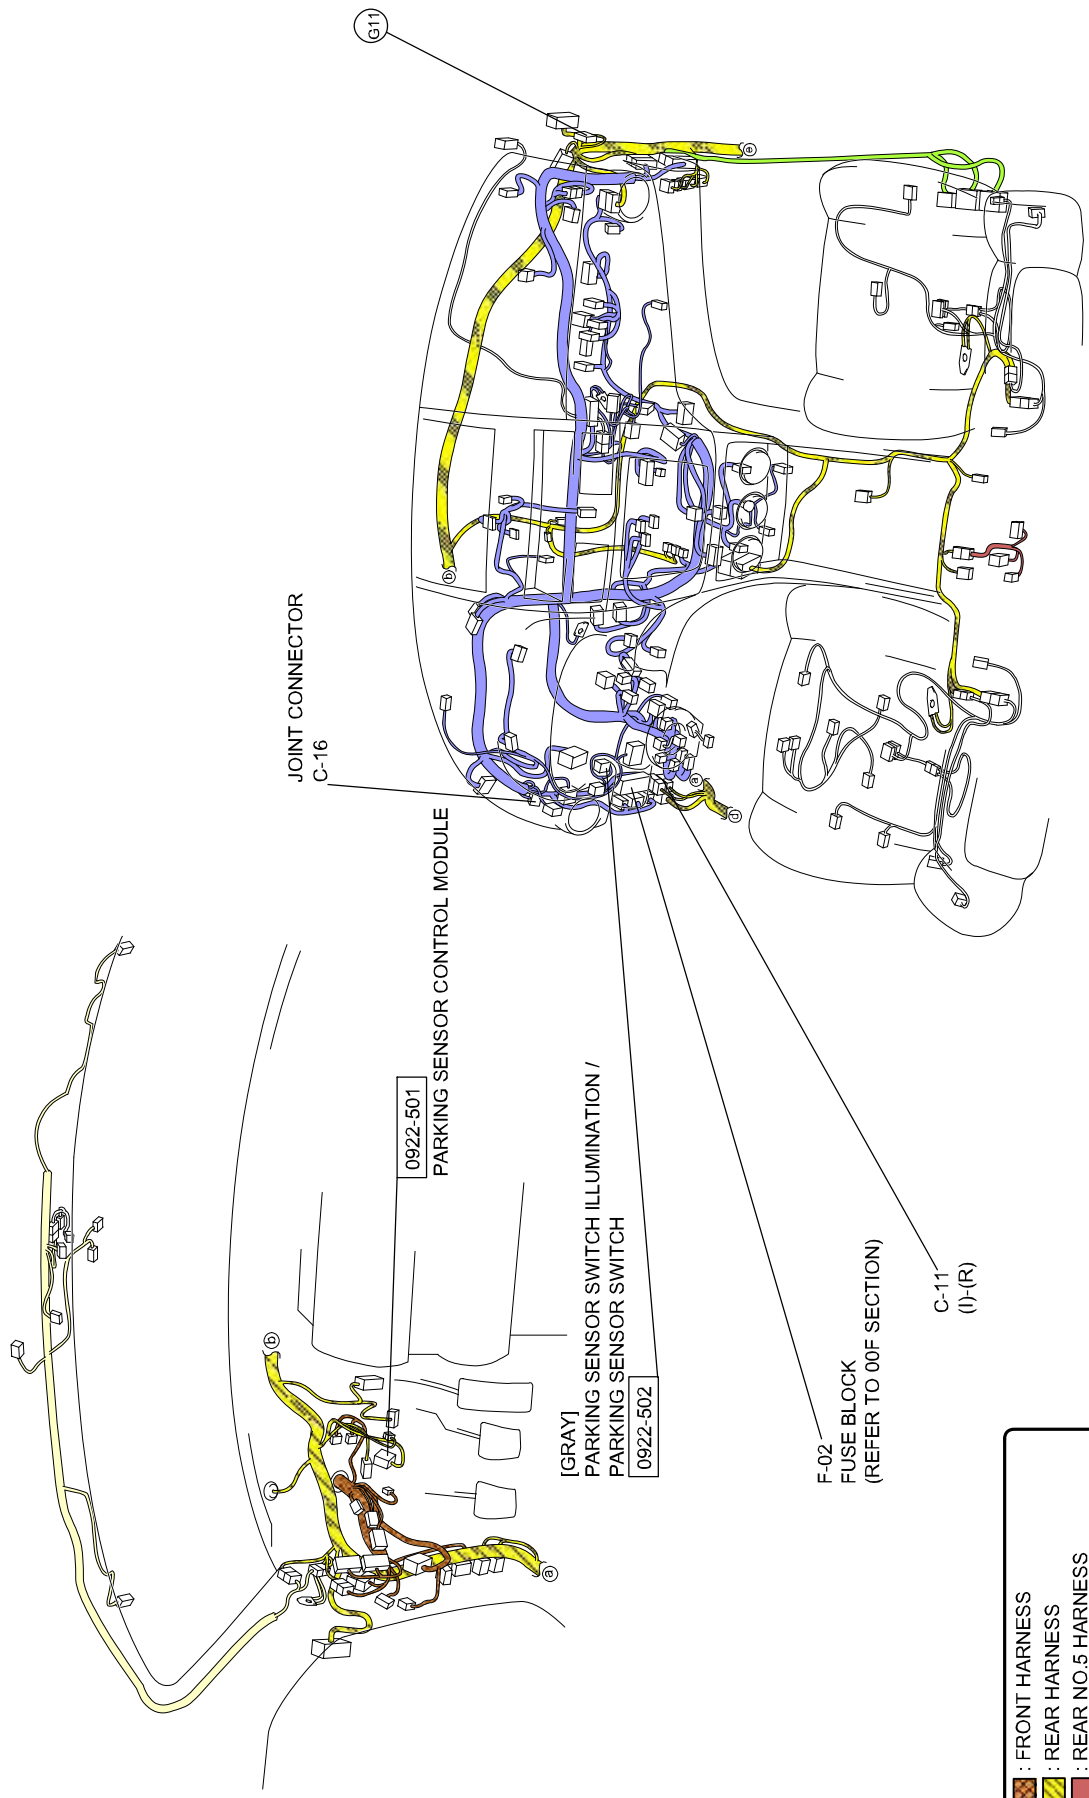

PARKING SENSOR SYSTEM

0922-5a

IGNITION SWITCH (IG1) ← @1
 (SECTION 0921-1a)
 IG1 RELAY ← @2
 (SECTION 0921-2a)

@1 : WITHOUT ADVANCED KEYLESS SYSTEM
 @2 : WITH ADVANCED KEYLESS SYSTEM

<p>0922-501 PARKING SENSOR CONTROL MODULE</p>	<p>0922-502 PARKING SENSOR SWITCH ILLUMINATION / PARKING SENSOR SWITCH</p>	

PARKING SENSOR SYSTEM

0922-5a

	: FRONT HARNESS
	: REAR HARNESS
	: REAR NO.5 HARNESS
	: INSTRUMENT PANEL HARNESS
	: FLOOR HARNESS
	: INTERIOR LIGHT NO.2 HARNESS

PARKING SENSOR SYSTEM

0922-5a

C-11

INSTRUMENT PANEL HARNESS-REAR HARNESS

C-16

JOINT CONNECTOR

INSTRUMENT PANEL HARNESS

<p>0922-501 PARKING SENSOR CONTROL MODULE</p>				<p>0922-503 TRAILER SWITCH (OPTION)</p> 
				

PARKING SENSOR SYSTEM

0922-5b

-  : FRONT HARNESS
-  : REAR HARNESS
-  : REAR NO.2 HARNESS
-  : REAR NO.3 HARNESS
-  : REAR NO.4 HARNESS
-  : DOOR HARNESS
-  : INTERIOR LIGHT HARNESS
-  : INTERIOR LIGHT NO.2 HARNESS
-  : FLOOR HARNESS

PARKING SENSOR CONTROL MODULE

<p>0922-501 PARKING SENSOR CONTROL MODULE</p>	<p>0922-505 FRONT CORNER SENSOR (RH)</p>	<p>0922-506 FRONT SENSOR (RH)</p>	<p>0922-507 FRONT SENSOR (LH)</p>	<p>0922-508 FRONT CORNER SENSOR (LH)</p>
---	--	---------------------------------------	---------------------------------------	--