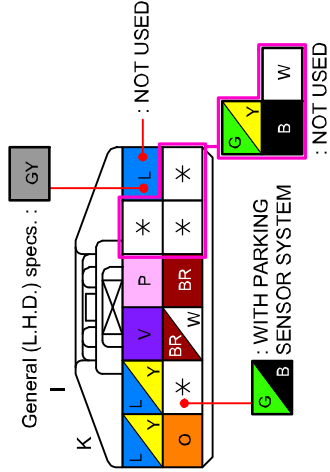

0922-5e

[GRAY]
PARKING SENSOR BUZZER (REAR)
0922-504

C-12 (L)-(R)
[GRAY]

	: FRONT HARNESS
	: REAR HARNESS
	: REAR NO. 2 HARNESS
	: REAR NO. 3 HARNESS
	: REAR NO. 4 HARNESS
	: REAR NO. 5 HARNESS
	: INSTRUMENT PANEL HARNESS
	: FLOOR HARNESS
	: INTERIOR LIGHT HARNESS
	: INTERIOR LIGHT NO. 2 HARNESS
	: DOOR HARNESS

0922-501
PARKING SENSOR CONTROL MODULE

C-37 (R)-(R3)

0922-504
PARKING SENSOR BUZZER (REAR)
[GRAY]

(R)-(R2)
C-50

0922-504
PARKING SENSOR BUZZER (REAR)
[GRAY]

C-10

INSTRUMENT PANEL HARNESS-REAR HARNESS

INSTRUMENT PANEL HARNESS

REAR HARNESS

C-12

INSTRUMENT PANEL HARNESS-REAR HARNESS

INSTRUMENT PANEL HARNESS

REAR HARNESS

PARKING SENSOR SYSTEM

C-51

REAR HARNESS-REAR NO.2 HARNESS