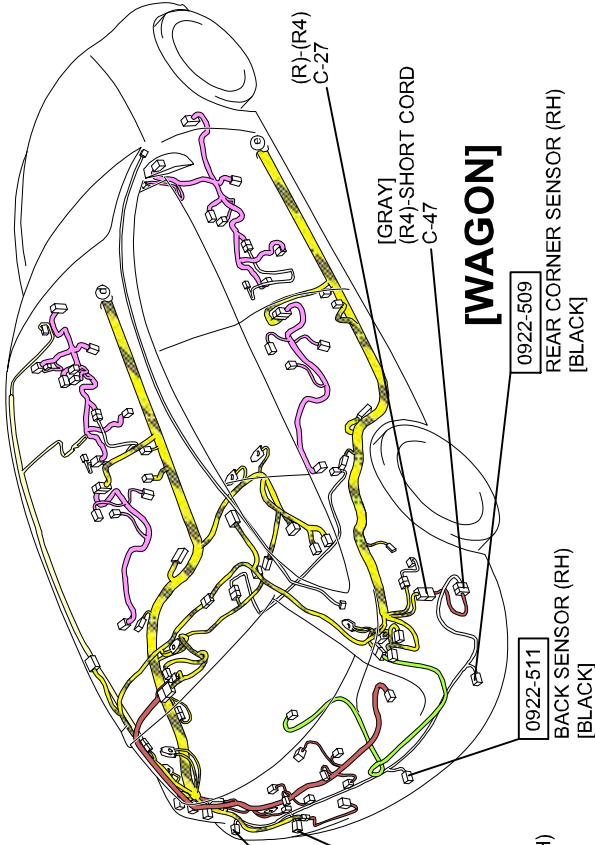

[EXCEPT MZR-CD (RF Turbo)]

[MZR-CD (RF Turbo)]

C-07

FRONT HARNESS-REAR HARNESS

C-08

FRONT HARNESS-SHORT CORD

PARKING SENSOR CONTROL MODULE

<p>0922-501 PARKING SENSOR CONTROL MODULE</p>	<p>0922-509 REAR CORNER SENSOR (RH)</p>	<p>0922-510 REAR CORNER SENSOR (LH)</p>	<p>0922-511 BACK SENSOR (RH)</p>	<p>0922-512 BACK SENSOR (LH)</p>

PARKING SENSOR SYSTEM

0922-5d

	: FRONT HARNESS
	: REAR HARNESS
	: REAR NO.2 HARNESS
	: REAR NO.3 HARNESS
	: REAR NO.4 HARNESS
	: DOOR HARNESS
	: INTERIOR LIGHT HARNESS
	: INTERIOR LIGHT NO.2 HARNESS
	: FLOOR HARNESS