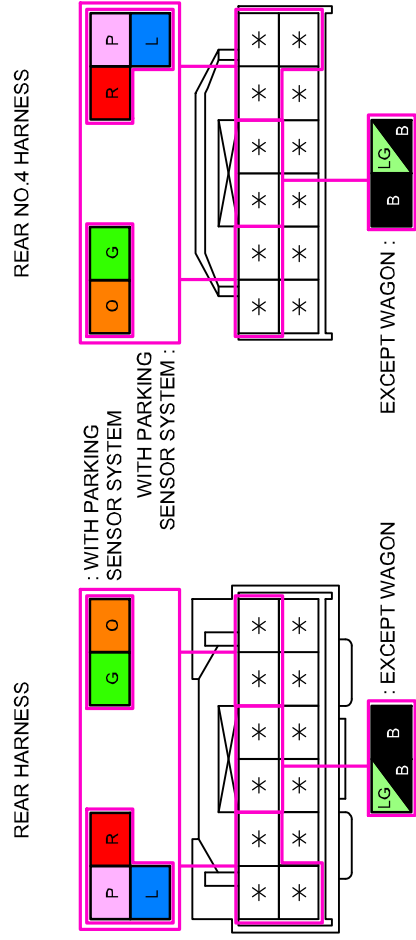

[EXCEPT MZR-CD (RF Turbo)]

[MZR-CD (RF Turbo)]

C-07

FRONT HARNESS-REAR HARNESS

C-08

FRONT HARNESS-SHORT CORD

PARKING SENSOR CONTROL MODULE

<p>0922-501 PARKING SENSOR CONTROL MODULE</p>	<p>0922-509 REAR CORNER SENSOR (RH)</p>	<p>0922-510 REAR CORNER SENSOR (LH)</p>	<p>0922-511 BACK SENSOR (RH)</p>	<p>0922-512 BACK SENSOR (LH)</p>

PARKING SENSOR SYSTEM

0922-5d

	: FRONT HARNESS
	: REAR HARNESS
	: REAR NO.2 HARNESS
	: REAR NO.3 HARNESS
	: REAR NO.4 HARNESS
	: DOOR HARNESS
	: INTERIOR LIGHT HARNESS
	: INTERIOR LIGHT NO.2 HARNESS
	: FLOOR HARNESS

PARKING SENSOR SYSTEM

0922-5d

C-27

REAR HARNESS-REAR NO.4 HARNESS

C-47

REAR NO.4 HARNESS-SHORT CORD

PARKING SENSOR SYSTEM

0922-5e