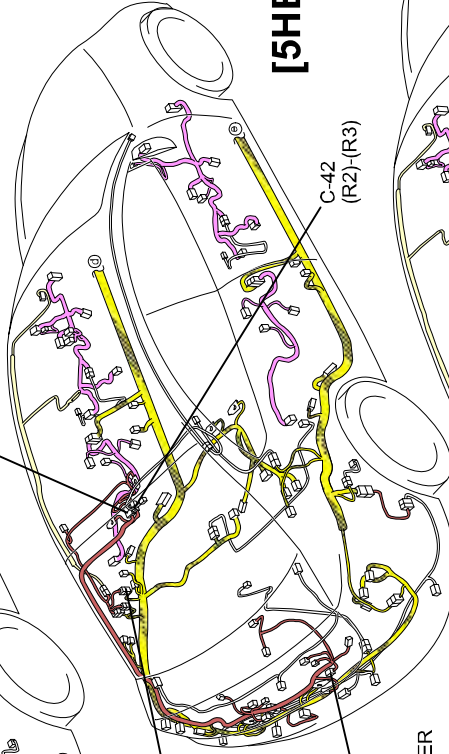

0922-5e

[GRAY]
PARKING SENSOR BUZZER (REAR)
0922-504

C-12 (L)-(R)
[GRAY]

	: FRONT HARNESS
	: REAR HARNESS
	: REAR NO. 2 HARNESS
	: REAR NO. 3 HARNESS
	: REAR NO. 4 HARNESS
	: REAR NO. 5 HARNESS
	: INSTRUMENT PANEL HARNESS
	: FLOOR HARNESS
	: INTERIOR LIGHT HARNESS
	: INTERIOR LIGHT NO. 2 HARNESS
	: DOOR HARNESS

0922-501
PARKING SENSOR CONTROL MODULE

C-37 (R)-(R3)

0922-504
PARKING SENSOR BUZZER (REAR)
[GRAY]

(R)-(R2)
C-50

0922-504
PARKING SENSOR BUZZER (REAR)
[GRAY]

C-10

INSTRUMENT PANEL HARNESS-REAR HARNESS

INSTRUMENT PANEL HARNESS