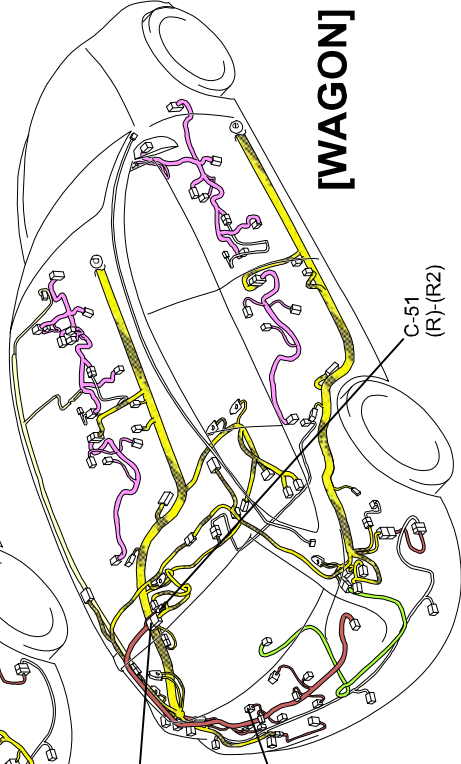

0922-501
PARKING SENSOR CONTROL MODULE

C-37 (R)-(R3)

0922-504
PARKING SENSOR BUZZER (REAR)
[GRAY]

(R)-(R2)
C-50

0922-504
PARKING SENSOR BUZZER (REAR)
[GRAY]

C-10

INSTRUMENT PANEL HARNESS-REAR HARNESS

INSTRUMENT PANEL HARNESS

REAR HARNESS

C-12

INSTRUMENT PANEL HARNESS-REAR HARNESS

INSTRUMENT PANEL HARNESS

REAR HARNESS

PARKING SENSOR SYSTEM

C-51

REAR HARNESS-REAR NO.2 HARNESS