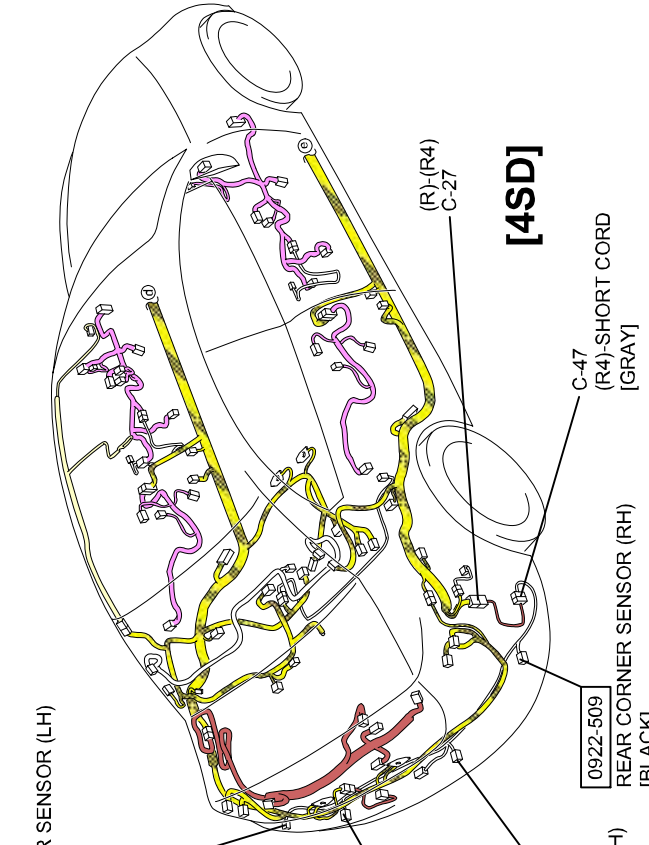

[EXCEPT MZR-CD (RF Turbo)]

[MZR-CD (RF Turbo)]

C-07

FRONT HARNESS-REAR HARNESS

C-08

FRONT HARNESS-SHORT CORD

PARKING SENSOR CONTROL MODULE

<p>0922-501 PARKING SENSOR CONTROL MODULE</p>	<p>0922-509 REAR CORNER SENSOR (RH)</p>	<p>0922-510 REAR CORNER SENSOR (LH)</p>	<p>0922-511 BACK SENSOR (RH)</p>	<p>0922-512 BACK SENSOR (LH)</p>

PARKING SENSOR SYSTEM

0922-5d

	: FRONT HARNESS
	: REAR HARNESS
	: REAR NO.2 HARNESS
	: REAR NO.3 HARNESS
	: REAR NO.4 HARNESS
	: DOOR HARNESS
	: INTERIOR LIGHT HARNESS
	: INTERIOR LIGHT NO.2 HARNESS
	: FLOOR HARNESS

PARKING SENSOR SYSTEM

0922-5d

C-27

REAR HARNESS-REAR NO.4 HARNESS

C-47

REAR NO.4 HARNESS-SHORT CORD

PARKING SENSOR SYSTEM

0922-5e