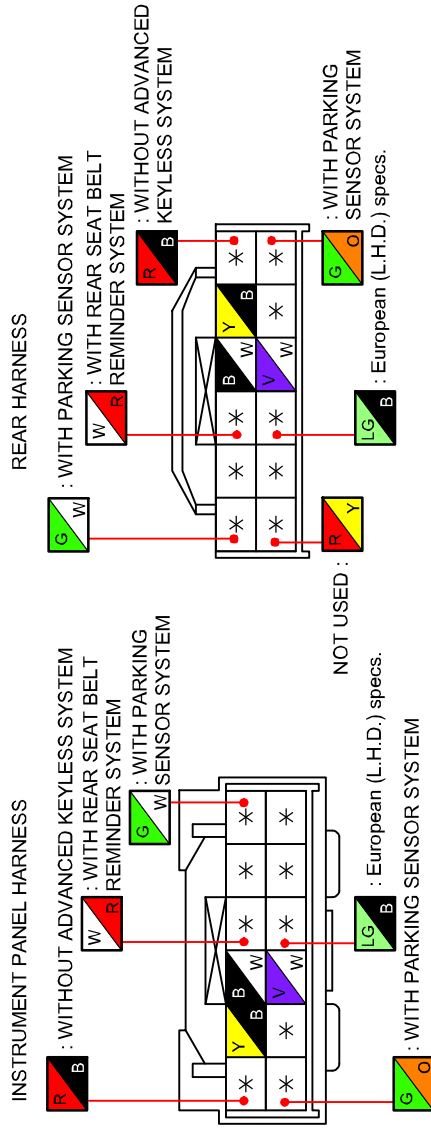

PARKING SENSOR SYSTEM

0922-5a

IGNITION SWITCH (IG1) ← @1
 (SECTION 0921-1a)
 IG1 RELAY ← @2
 (SECTION 0921-2a)

@1 : WITHOUT ADVANCED KEYLESS SYSTEM
 @2 : WITH ADVANCED KEYLESS SYSTEM

<p>0922-501 PARKING SENSOR CONTROL MODULE</p>	<p>0922-502 PARKING SENSOR SWITCH ILLUMINATION / PARKING SENSOR SWITCH</p>	

PARKING SENSOR SYSTEM

0922-5a

	: FRONT HARNESS
	: REAR HARNESS
	: REAR NO.5 HARNESS
	: INSTRUMENT PANEL HARNESS
	: FLOOR HARNESS
	: INTERIOR LIGHT NO.2 HARNESS

PARKING SENSOR SYSTEM

0922-5a

C-11

INSTRUMENT PANEL HARNESS-REAR HARNESS

C-16

JOINT CONNECTOR

INSTRUMENT PANEL HARNESS

<p>0922-501 PARKING SENSOR CONTROL MODULE</p>				<p>0922-503 TRAILER SWITCH (OPTION)</p> 
				

PARKING SENSOR SYSTEM

0922-5b

-  : FRONT HARNESS
-  : REAR HARNESS
-  : REAR NO.2 HARNESS
-  : REAR NO.3 HARNESS
-  : REAR NO.4 HARNESS
-  : DOOR HARNESS
-  : INTERIOR LIGHT HARNESS
-  : INTERIOR LIGHT NO.2 HARNESS
-  : FLOOR HARNESS

PARKING SENSOR CONTROL MODULE

<p>0922-501 PARKING SENSOR CONTROL MODULE</p>	<p>0922-505 FRONT CORNER SENSOR (RH)</p>	<p>0922-506 FRONT SENSOR (RH)</p>	<p>0922-507 FRONT SENSOR (LH)</p>	<p>0922-508 FRONT CORNER SENSOR (LH)</p>
---	--	---------------------------------------	---------------------------------------	--