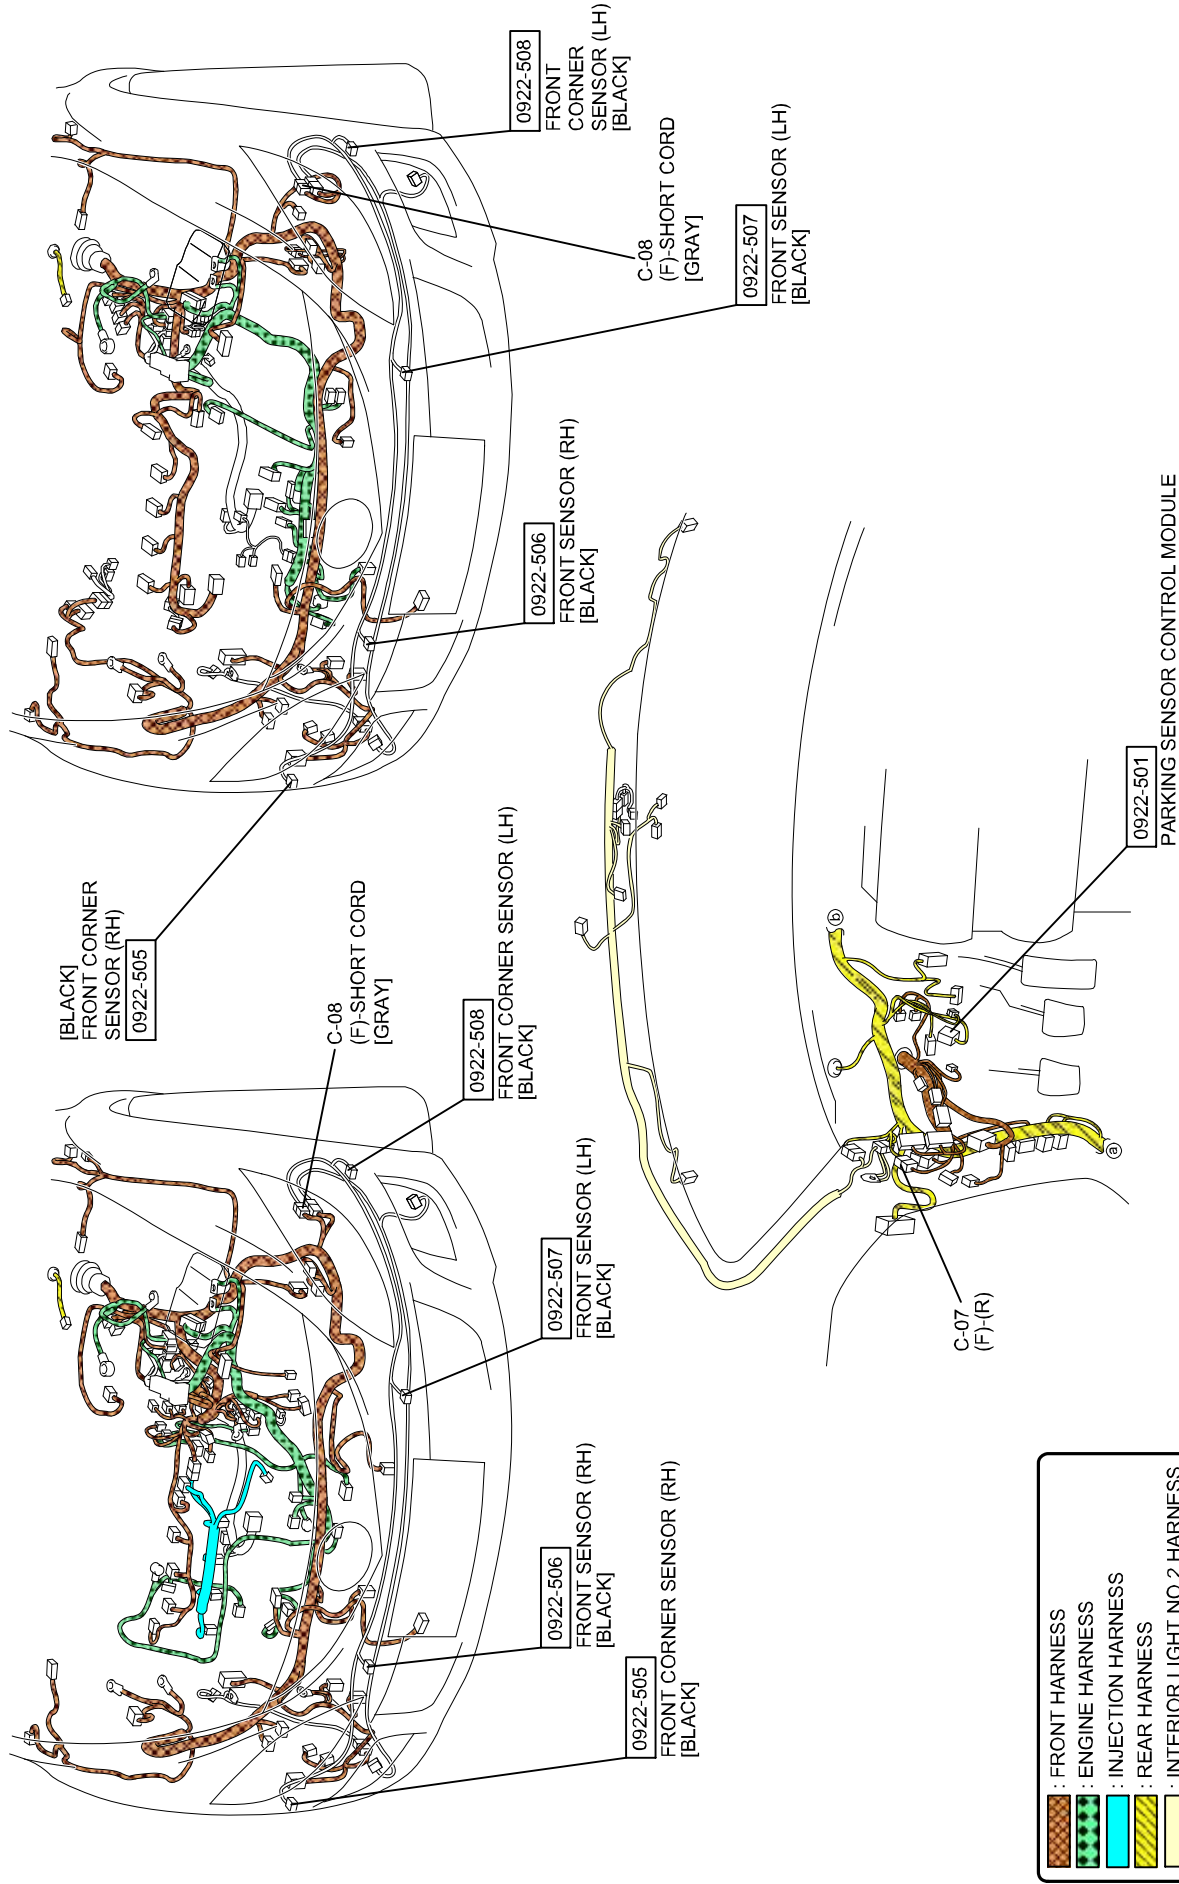

PARKING SENSOR SYSTEM

0922-5a

IGNITION SWITCH (IG1) ← @1
 (SECTION 0921-1a)
 IG1 RELAY ← @2
 (SECTION 0921-2a)

@1 : WITHOUT ADVANCED KEYLESS SYSTEM
 @2 : WITH ADVANCED KEYLESS SYSTEM

<p>0922-501 PARKING SENSOR CONTROL MODULE</p>	<p>0922-502 PARKING SENSOR SWITCH ILLUMINATION / PARKING SENSOR SWITCH</p>	

C-16

JOINT CONNECTOR

INSTRUMENT PANEL HARNESS

<p>0922-501 PARKING SENSOR CONTROL MODULE</p>				<p>0922-503 TRAILER SWITCH (OPTION)</p> 
				

PARKING SENSOR SYSTEM

0922-5b

-  : FRONT HARNESS
-  : REAR HARNESS
-  : REAR NO.2 HARNESS
-  : REAR NO.3 HARNESS
-  : REAR NO.4 HARNESS
-  : DOOR HARNESS
-  : INTERIOR LIGHT HARNESS
-  : INTERIOR LIGHT NO.2 HARNESS
-  : FLOOR HARNESS

PARKING SENSOR CONTROL MODULE

<p>0922-501 PARKING SENSOR CONTROL MODULE</p>	<p>0922-505 FRONT CORNER SENSOR (RH)</p>	<p>0922-506 FRONT SENSOR (RH)</p>	<p>0922-507 FRONT SENSOR (LH)</p>	<p>0922-508 FRONT CORNER SENSOR (LH)</p>
---	--	---------------------------------------	---------------------------------------	--

[EXCEPT MZR-CD (RF Turbo)]

[MZR-CD (RF Turbo)]

C-07

FRONT HARNESS-REAR HARNESS

C-08

FRONT HARNESS-SHORT CORD

PARKING SENSOR CONTROL MODULE

<p>0922-501 PARKING SENSOR CONTROL MODULE</p>	<p>0922-509 REAR CORNER SENSOR (RH)</p>	<p>0922-510 REAR CORNER SENSOR (LH)</p>	<p>0922-511 BACK SENSOR (RH)</p>	<p>0922-512 BACK SENSOR (LH)</p>