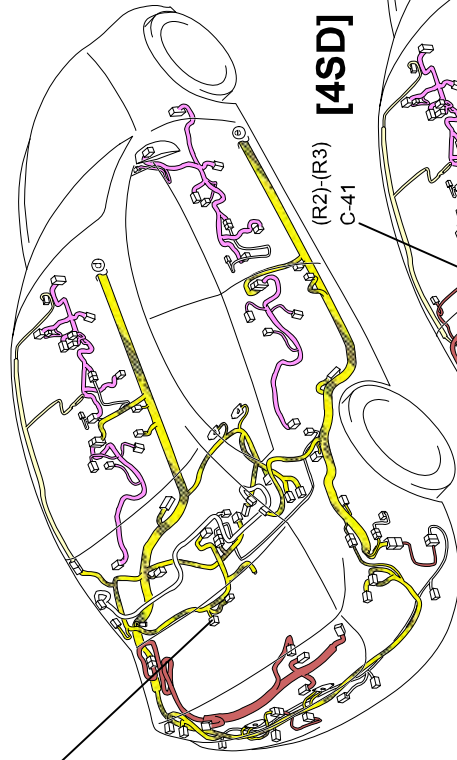

0922-5e

[GRAY]
PARKING SENSOR BUZZER (REAR)
0922-504

C-12 (L)-(R)
[GRAY]

	: FRONT HARNESS
	: REAR HARNESS
	: REAR NO. 2 HARNESS
	: REAR NO. 3 HARNESS
	: REAR NO. 4 HARNESS
	: REAR NO. 5 HARNESS
	: INSTRUMENT PANEL HARNESS
	: FLOOR HARNESS
	: INTERIOR LIGHT HARNESS
	: INTERIOR LIGHT NO. 2 HARNESS
	: DOOR HARNESS

0922-501
PARKING SENSOR CONTROL MODULE

C-37 (R)-(R3)

0922-504
PARKING SENSOR BUZZER (REAR)
[GRAY]

(R)-(R2)
C-50

0922-504
PARKING SENSOR BUZZER (REAR)
[GRAY]

C-10

INSTRUMENT PANEL HARNESS-REAR HARNESS

INSTRUMENT PANEL HARNESS