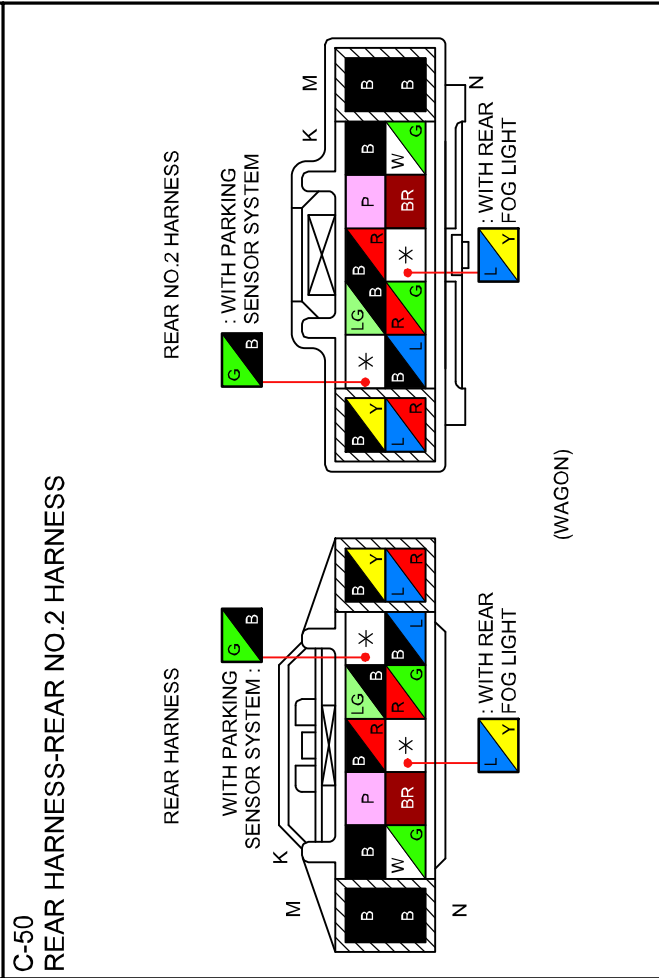

0922-501
PARKING SENSOR CONTROL MODULE

C-37 (R)-(R3)

0922-504
PARKING SENSOR BUZZER (REAR)
[GRAY]

(R)-(R2)
C-50

0922-504
PARKING SENSOR BUZZER (REAR)
[GRAY]

C-10

INSTRUMENT PANEL HARNESS-REAR HARNESS

INSTRUMENT PANEL HARNESS

REAR HARNESS

C-12

INSTRUMENT PANEL HARNESS-REAR HARNESS

INSTRUMENT PANEL HARNESS

REAR HARNESS

PARKING SENSOR SYSTEM

C-51

REAR HARNESS-REAR NO.2 HARNESS