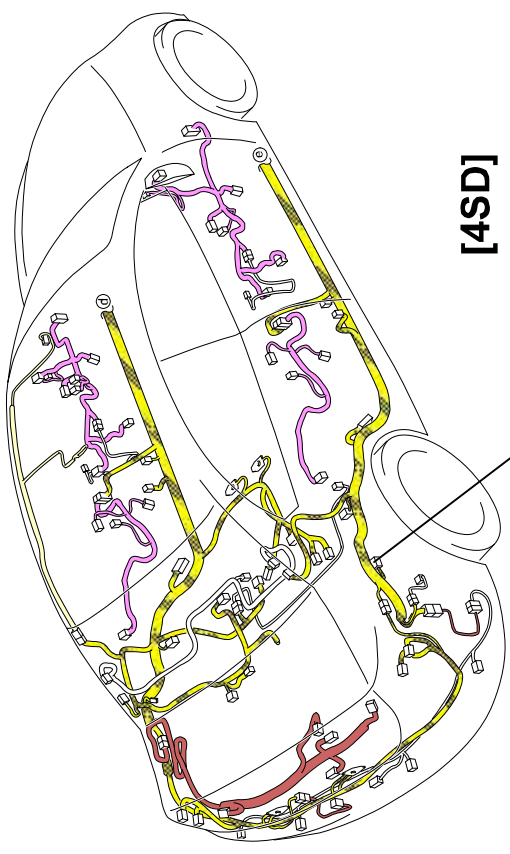

PARKING SENSOR SYSTEM

0922-5a

IGNITION SWITCH (IG1) ← @1
 (SECTION 0921-1a)
 IG1 RELAY ← @2
 (SECTION 0921-2a)

@1 : WITHOUT ADVANCED KEYLESS SYSTEM
 @2 : WITH ADVANCED KEYLESS SYSTEM

<p>0922-501 PARKING SENSOR CONTROL MODULE</p>	<p>0922-502 PARKING SENSOR SWITCH ILLUMINATION / PARKING SENSOR SWITCH</p>	

C-16

JOINT CONNECTOR

INSTRUMENT PANEL HARNESS

<p>0922-501 PARKING SENSOR CONTROL MODULE</p>				<p>0922-503 TRAILER SWITCH (OPTION)</p> 
				

PARKING SENSOR SYSTEM

0922-5b

-  : FRONT HARNESS
-  : REAR HARNESS
-  : REAR NO.2 HARNESS
-  : REAR NO.3 HARNESS
-  : REAR NO.4 HARNESS
-  : DOOR HARNESS
-  : INTERIOR LIGHT HARNESS
-  : INTERIOR LIGHT NO.2 HARNESS
-  : FLOOR HARNESS

PARKING SENSOR CONTROL MODULE

<p>0922-501 PARKING SENSOR CONTROL MODULE</p>	<p>0922-505 FRONT CORNER SENSOR (RH)</p>	<p>0922-506 FRONT SENSOR (RH)</p>	<p>0922-507 FRONT SENSOR (LH)</p>	<p>0922-508 FRONT CORNER SENSOR (LH)</p>
---	--	---------------------------------------	---------------------------------------	--

[EXCEPT MZR-CD (RF Turbo)]

[MZR-CD (RF Turbo)]

C-07

FRONT HARNESS-REAR HARNESS

C-08

FRONT HARNESS-SHORT CORD

PARKING SENSOR CONTROL MODULE

<p>0922-501 PARKING SENSOR CONTROL MODULE</p>	<p>0922-509 REAR CORNER SENSOR (RH)</p>	<p>0922-510 REAR CORNER SENSOR (LH)</p>	<p>0922-511 BACK SENSOR (RH)</p>	<p>0922-512 BACK SENSOR (LH)</p>