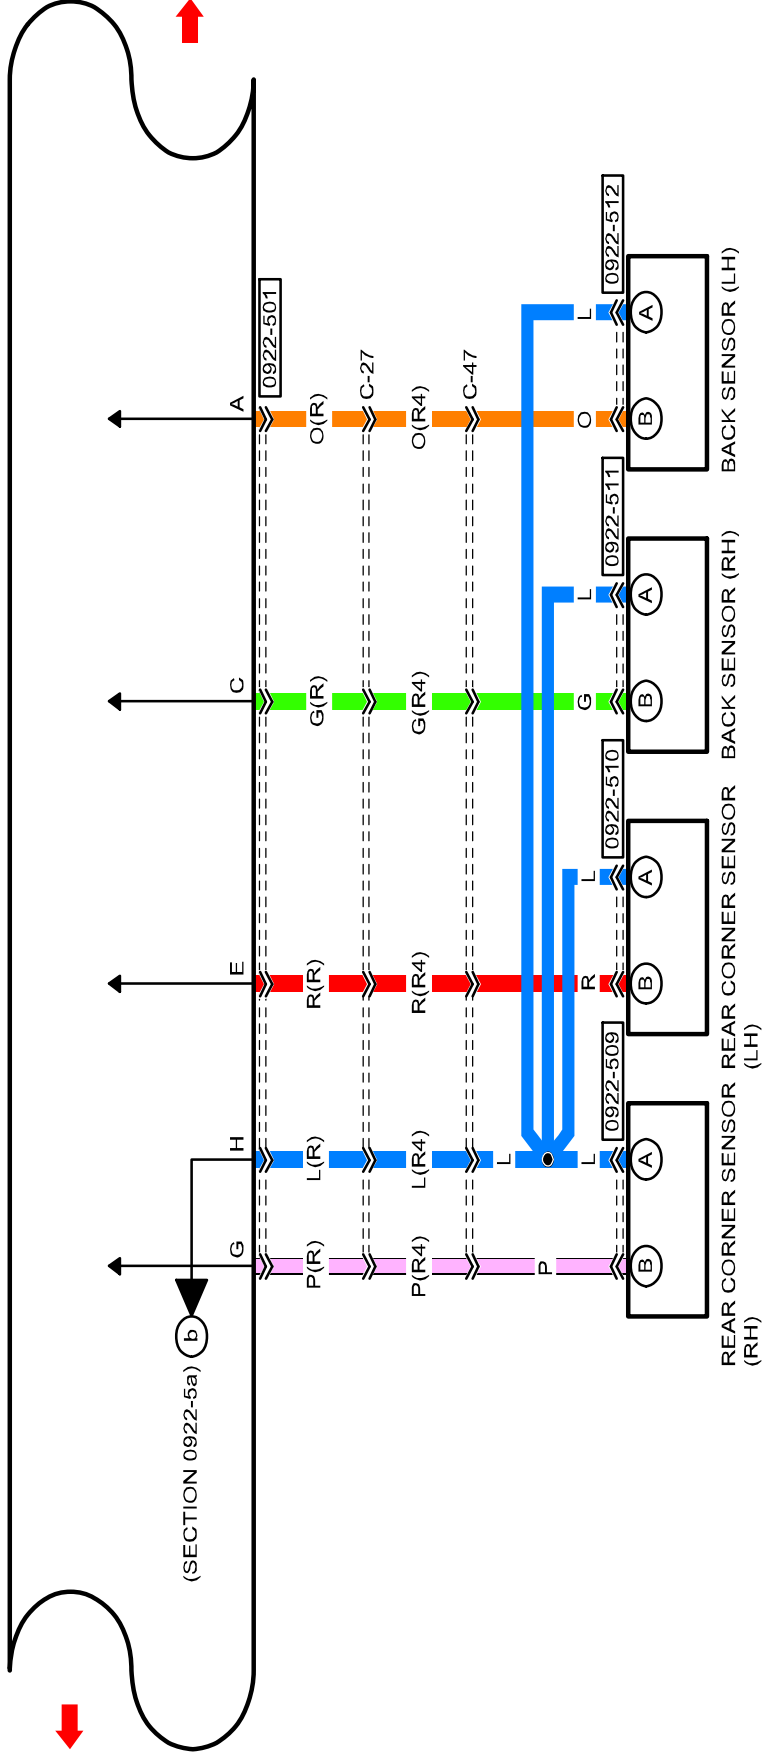

[EXCEPT MZR-CD (RF Turbo)]

[MZR-CD (RF Turbo)]

C-07

FRONT HARNESS-REAR HARNESS

C-08

FRONT HARNESS-SHORT CORD

PARKING SENSOR CONTROL MODULE

<p>0922-501 PARKING SENSOR CONTROL MODULE</p>	<p>0922-509 REAR CORNER SENSOR (RH)</p>	<p>0922-510 REAR CORNER SENSOR (LH)</p>	<p>0922-511 BACK SENSOR (RH)</p>	<p>0922-512 BACK SENSOR (LH)</p>