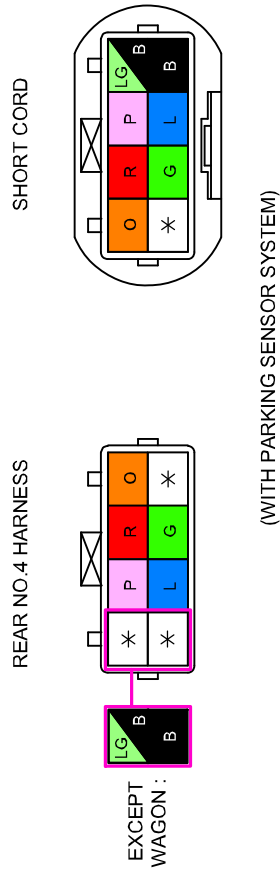

[EXCEPT MZR-CD (RF Turbo)]

[MZR-CD (RF Turbo)]

C-07

FRONT HARNESS-REAR HARNESS

C-08

FRONT HARNESS-SHORT CORD

PARKING SENSOR CONTROL MODULE

<p>0922-501 PARKING SENSOR CONTROL MODULE</p>	<p>0922-509 REAR CORNER SENSOR (RH)</p>	<p>0922-510 REAR CORNER SENSOR (LH)</p>	<p>0922-511 BACK SENSOR (RH)</p>	<p>0922-512 BACK SENSOR (LH)</p>

PARKING SENSOR SYSTEM

0922-5d

	: FRONT HARNESS
	: REAR HARNESS
	: REAR NO.2 HARNESS
	: REAR NO.3 HARNESS
	: REAR NO.4 HARNESS
	: DOOR HARNESS
	: INTERIOR LIGHT HARNESS
	: INTERIOR LIGHT NO.2 HARNESS
	: FLOOR HARNESS

PARKING SENSOR SYSTEM

0922-5d

C-27

REAR HARNESS-REAR NO.4 HARNESS

C-47

REAR NO.4 HARNESS-SHORT CORD

PARKING SENSOR SYSTEM

0922-5e

@1 : WITHOUT ADVANCED KEYLESS SYSTEM
 @2 : WITH ADVANCED KEYLESS SYSTEM
 @8 : 4SD

PARKING SENSOR CONTROL MODULE

0922-501 PARKING SENSOR CONTROL MODULE			0922-504 PARKING SENSOR BUZZER (REAR)	

PARKING SENSOR SYSTEM